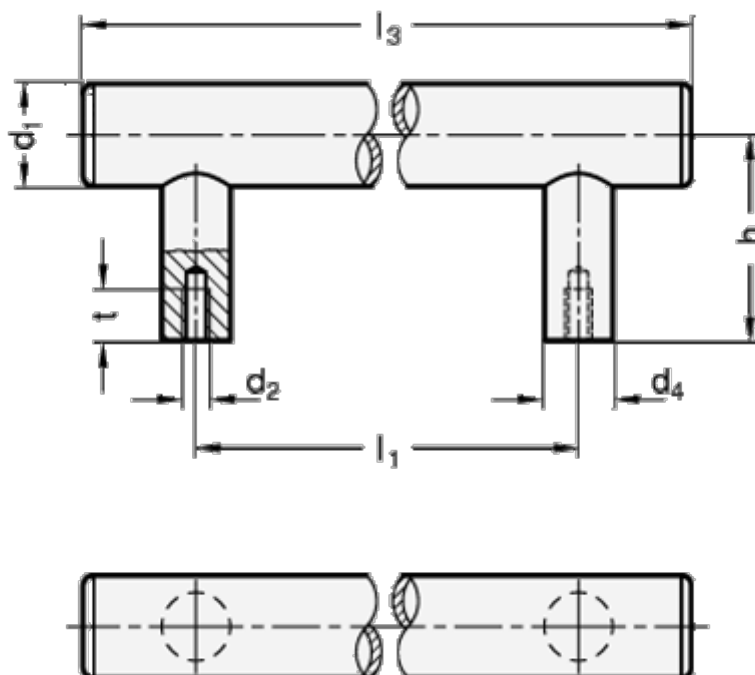

Article number: 20666530M8300E

Description: E+G St. steel tubular handle GN 666.5-30-M8-300-E  
E - with stainless steel cap, mountet from the back

## Measures

d1	= 30
d2	= M8
d4	= 20
h	= 60
l1 +/-0.5	= 300
l3	= 365
l4	= 15
t min	= 15